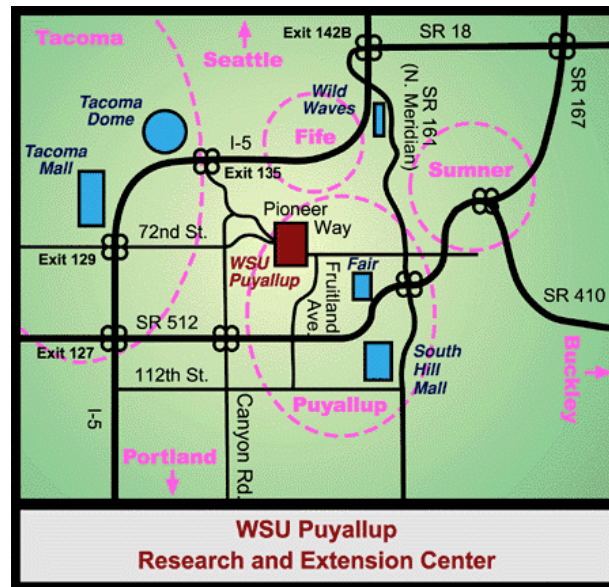

Directions from Eastern Washington

- Drive West on I-90 across Snoqualmie Pass 4 miles past North Bend.
- Take Exit 25 (Auburn/Tacoma) to Highway 18.
- Follow Highway 18 west past Auburn.
- Exit onto Highway 167 south to Puyallup.
- Follow Highway 167 to Highway 512 west (Puyallup/Olympia).
- Follow Highway 512 to the first Puyallup exit (Pioneer Ave.).
- Go left (west) onto Pioneer Ave.
- Go through Puyallup 2 miles to the WSU Puyallup Center, just past Fruitland Ave. We are located on the left.