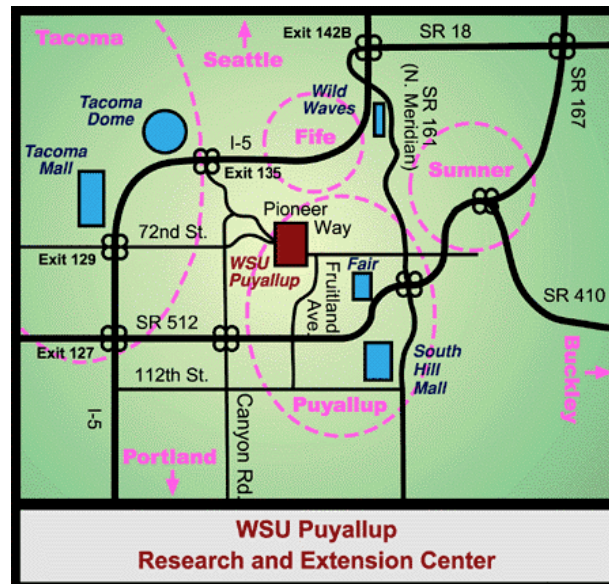

Directions from Olympia and South

- Drive north from Olympia and south on Interstate 5.
- Take Exit 127 (Highway 512 - Puyallup).
- Take the Canyon Road exit. Turn left on Canyon Road.
- Turn right on 84th and continue to Fruitland Avenue.
- Turn left on Fruitland and continue to Pioneer Avenue.
- Turn left, go about 1/4 mile, and turn left into the WSU Puyallup Research & Extension Center entrance.

****Alternate route from Highway 512***

- From Highway 512 East, exit at Canyon Road/Summit.
- Turn left (north) onto Canyon Road and drive to 72nd St.
- Turn right on 72nd St. and drive down the hill, where 72nd turns into Pioneer Way E. at the light.
- Continue on Pioneer Way E. to the WSU Puyallup Center on the right about a 1/4 of a mile.