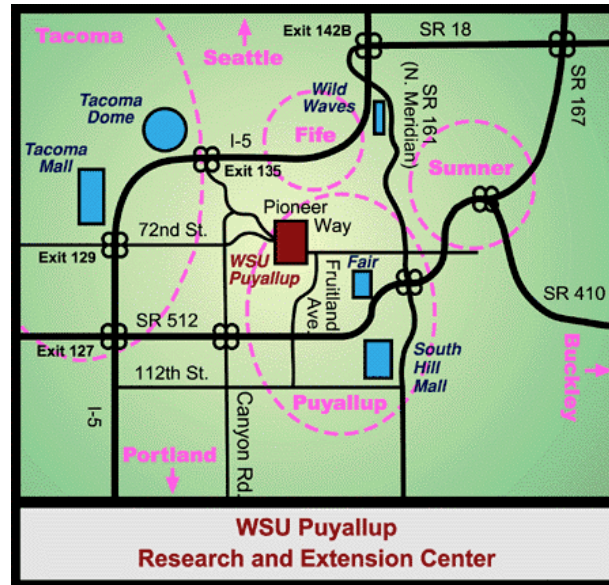

## Directions from Tacoma

- Take either 72nd St. or Pioneer Way E. east toward Puyallup.
- When you reach the intersection of 72nd St., Pioneer Way E. and Woodland, continue east onto Pioneer Way E. to the WSU Puyallup Center on the right about a 1/4 of a mile.
- Turn right into the Center.

### *\*Alternate route from Tacoma*

- Take River Road east from Tacoma to Puyallup.
- Turn right on 11th St. NW and drive to Stewart.
- Turn right on Stewart, one block, and turn left onto 12th St. NW, across the railroad tracks.
- At Pioneer Ave., turn right (west) and drive 3/4 of a mile to the WSU Puyallup Center, just past Fruitland Ave. and we are on your left.